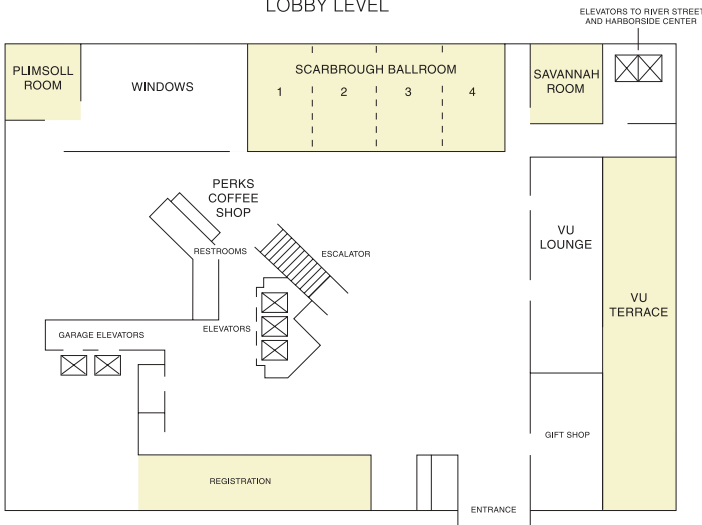

LOBBY LEVEL

SECOND FLOOR

RIVER STREET